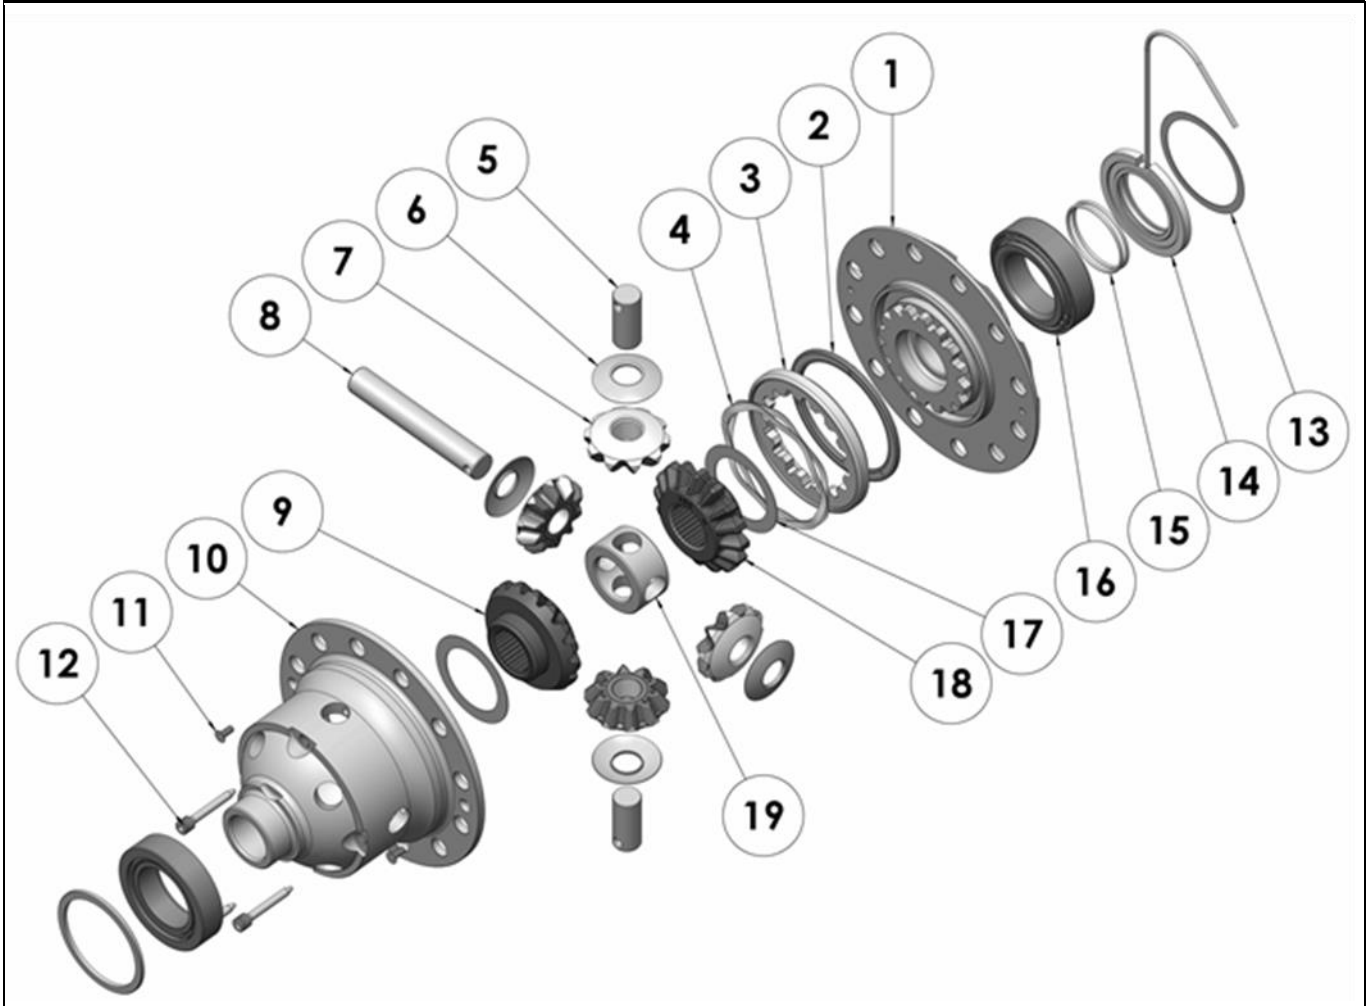

### PARTS LIST

ITEM #	QTY	DESCRIPTION	PART #	NOTES
1	1	FLANGE CAP KIT	027340SP	
2	1	BONDED SEAL	160702SP	
3	1	CLUTCH GEAR & WAVESPRING KIT	050906SP	
4	1	WAVESPRING	150706SP	
5	2	SHORT CROSS SHAFT	060403SP	
6	4	PINION THRUST WASHER	SEE NOTE	3
7	4	PINION GEAR	SEE NOTE	2
8	1	LONG CROSS SHAFT	060204SP	
9	1	SIDE GEAR	SEE NOTE	2
10	1	DIFFERENTIAL CASE	013040SP	
11	1	COUNTERSUNK SCREW (PK OF 2)	200213SP	
12	1	RETAINING PIN SET (PK OF 4)	120601SP	
13	1	SHIM KIT	SHK009	
14	1	SEAL HOUSING KIT	081809SP	
15	1	SEAL HOUSING O-RINGS (PK OF 2)	160207-2	1
16	*	TAPERED ROLLER BEARING	NOT SUPPLIED	
17	2	SIDE GEAR THRUST WASHER	SEE NOTE	3
18	1	SPLINED SIDE GEAR	SEE NOTE	2
19	1	SPIDER BLOCK	070201SP	
*	1	BULKHEAD FITTING KIT (BANJO TYPE)	170114	4
*	1	AIR LINE (6mm DIA X 6m LONG)	170314	4
*	1	SOLENOID VALVE (12V)	180103	
*	1	SWITCH RR LOCKER	180224	
*	1	CABLE TIE (PK OF 25)	180305	
*	1	OPERATING & SERVICE MANUAL	210200	
*	1	INSTALLATION GUIDE	2102220	

\* *Not illustrated in exploded view*

### NOTES

- 1 For replacement O-rings use only BS136 Viton 75.
- 2 Available only as complete 6 gear set #728H171
- 3 Available only as complete thrust washer kit #730H01
- 4 All diffs produced before serial #17070001 came with 5mm air connection system. For information contact ARB.
- Spare axles (not supplied) will be required for vehicles with factory diff lock  
LHS Axle – Ford Aust P/N: UC9P26115  
RHS Axle – Ford Aust P/N: UC9P26111

### SPECIFICATIONS

Axle Spline	32 tooth, Ø34.6mm [1.36"]
Ratio Supported	All
Ring Gear ID	141.3mm [5.56"]
Ring Gear OD	226.0mm [8.90"]
Ring Gear Bolts	12 bolts on Ø168.3mm [6.63"]
Ring Gear Torque	150Nm [110 ft-lb]
Backlash	0.15-0.25mm [0.006-0.010"]
Bearing Cap Torque	75Nm [55 ft-lb]