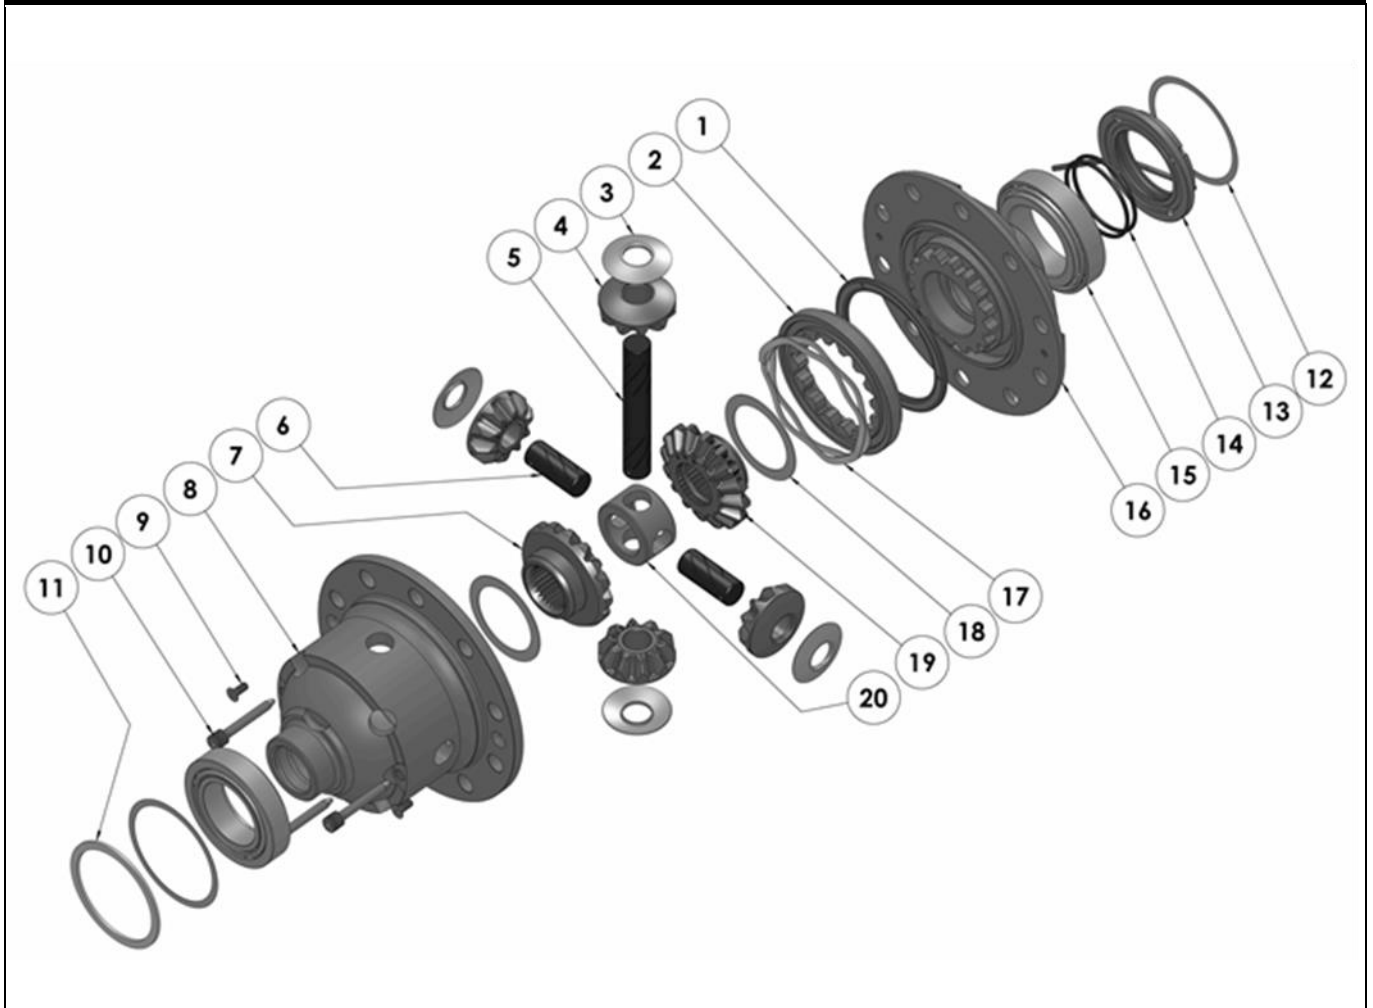

RD217

LR Discovery 3 + 4, FR, 29 SPL

PARTS LIST

ITEM #	QTY	DESCRIPTION	PART #	NOTES
01	1	BONDED SEAL	160701SP	
02	1	CLUTCH GEAR & WAVESPRING KIT	050902SP	
03	4	PINION THRUST WASHER	SEE NOTE	4
04	4	PINION GEAR	SEE NOTE	2
05	1	LONG CROSS SHAFT	061302SP	
06	2	SHORT CROSS SHAFT	061402SP	
07	1	SIDE GEAR	SEE NOTE	2
08	1	DIFFERENTIAL CASE	013120SP	
09	1	COUNTERSUNK SCREW (PK OF 2)	200213SP	
10	1	RETAINING PIN SET (PK OF 4)	120601SP	
11	1	OE MASTER SHIM	NOT SUPPLIED	
12	1	SHIM KIT	SHK008	
13	1	SEAL HOUSING KIT	081824SP	
14	1	SEAL HOUSING O-RINGS (PK OF 2)	160207-2	1
15	2	TAPERED ROLLER BEARING	NOT SUPPLIED	3
16	1	FLANGE CAP KIT	028520SP	
17	1	WAVESPRING	150702SP	
18	2	SIDE GEAR THRUST WASHER	SEE NOTE	4
19	1	SPLINED SIDE GEAR	SEE NOTE	2
20	1	SPIDER BLOCK	070503SP	
*	1	BULKHEAD FITTING KIT (BANJO TYPE)	170114	5
*	1	AIR LINE (6mm DIA X 6m LONG)	170314	5
*	1	SOLENOID VALVE (12V)	180103	
*	1	SWITCH FR LOCKER	180223	
*	1	CABLE TIE (PK OF 25)	180305	
*	1	OPERATING & SERVICE MANUAL	210200	
*	1	INSTALLATION GUIDE	2102217	

* *Not illustrated in exploded view*

NOTES

- 1 For replacement O-rings use only BS136 Viton 75.
- 2 Available only as complete 6 gear set # 728J101
- 3 This differential uses 2 different sized carrier bearings:
Timken 32010X (ARB #160116) on the Flange Cap side;
Timken LM603049-LM603011 (ARB #160104) on the Case side.
- 4 Available only as complete thrust washer kit #730J01
- 5 All diffs produced before serial #17070001 came with 5mm air connection system. For information contact ARB.

EXPLODED DIAGRAM**SPECIFICATIONS**

Axle Spline	29 tooth, Ø31.5mm [1.24"]
Ratio Supported	All
Ring Gear ID	118.0mm [4.64"]
Ring Gear OD	190mm [7.48"]
Ring Gear Bolts	10 bolts on Ø145.5mm [5.72"]
Ring Gear Torque	135Nm [100 ft-lb]
Backlash	0.35-0.45mm [0.013-0.017"] (measured off pinion)