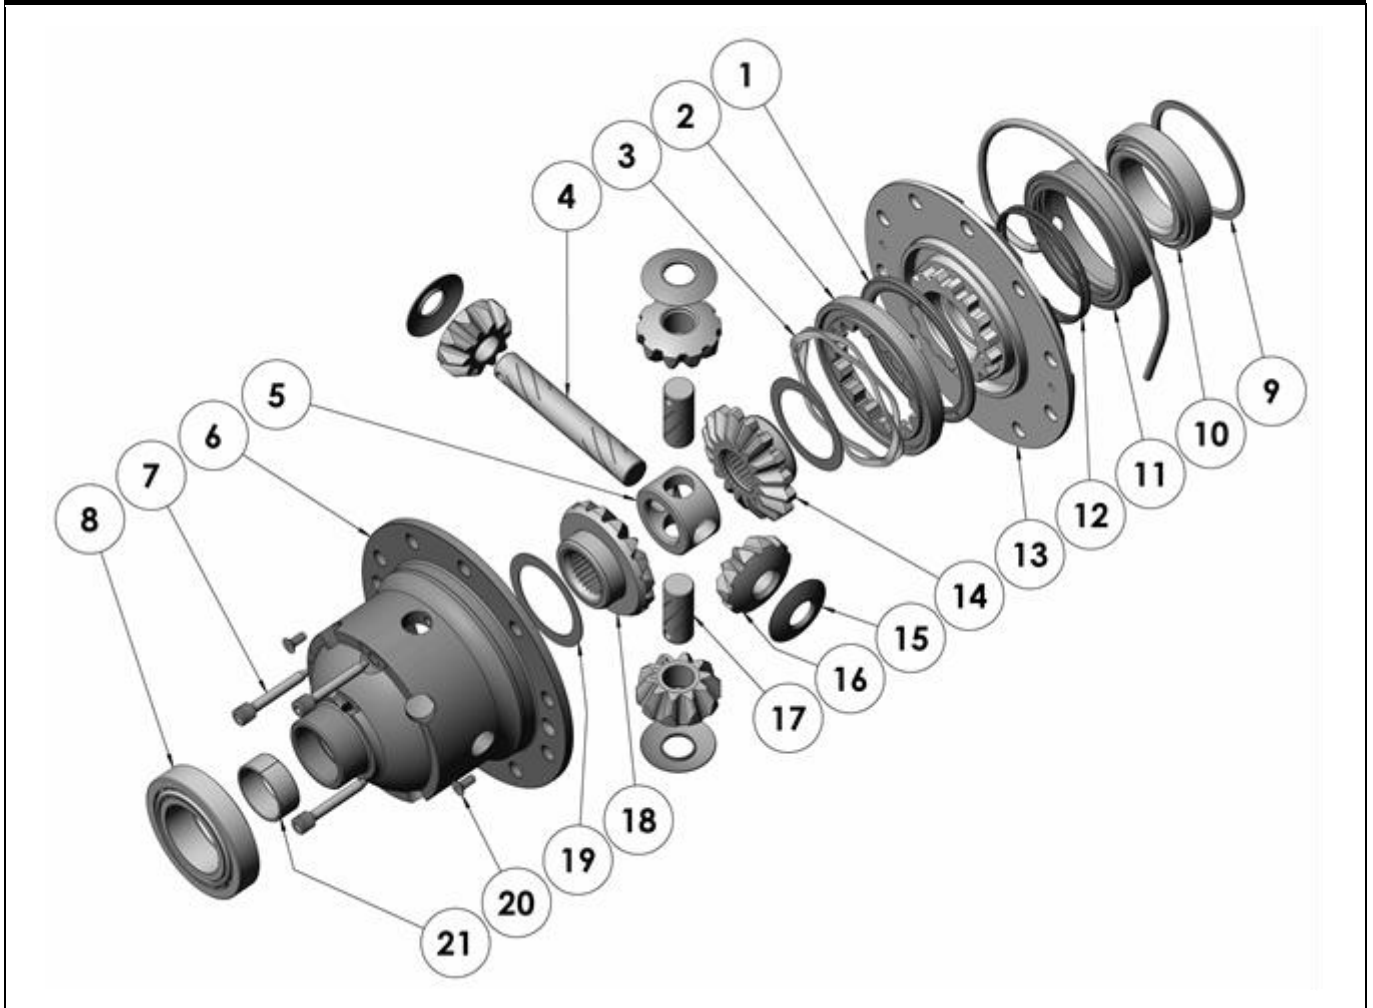

RD110

MITSUBISHI IFS,28 SPL

PARTS LIST

ITEM #	QTY	DESCRIPTION	PART #	NOTES
1	1	BONDED SEAL	160701SP	
2	1	CLUTCH GEAR & WAVESPRING KIT	050902SP	
3	1	WAVESPRING	150702SP	
4	1	LONG CROSS SHAFT	061302SP	
5	1	SPIDER BLOCK	070503SP	
6	1	DIFFERENTIAL CASE	013107SP	
7	1	RETAINING PIN SET (PK OF 4)	120601SP	
8	1	TAPERED ROLLER BEARING	NOT SUPPLIED	
9	1	SHIM KIT	SHK008	
*	1	MASTER SHIM	150320	
10	1	TAPERED ROLLER BEARING	160117	2
11	1	SEAL HOUSING KIT	081701SP	
12	1	SEAL HOUSING O-RINGS (PK OF 2)	160251-2	1
13	1	FLANGE CAP KIT	028507SP	
14	1	SPLINED SIDE GEAR	SEE NOTE	3
15	4	PINION THRUST WASHER	SEE NOTE	4
16	4	PINION GEAR	SEE NOTE	3
17	2	SHORT CROSS SHAFT	061402SP	
18	1	SIDE GEAR	SEE NOTE	3
19	2	SIDE GEAR THRUST WASHER	SEE NOTE	4
20	1	COUNTERSUNK SCREW (PK OF 2)	200213SP	
21	1	ANTI-FRICTION BUSHING (PTFE)	160803SP	
*	1	AIR LINE (6mm DIA X 6m LONG)	170314	5
*	1	BULKHEAD FITTING KIT (BANJO TYPE)	170114	5
*	1	SOLENOID VALVE (12V)	180103	
*	1	CABLE TIE (PK OF 25)	180305	
*	1	SWITCH FR LOCKER	180223	
*	1	OPERATING & SERVICE MANUAL	210200	
*	1	INSTALLATION GUIDE	2102110	

* *Not illustrated in exploded view*

NOTES

- 1 For replacement O-rings use only BS149 Viton 75.
- 2 For replacement bearing use Timken part # LM503349 / LM503310.
- 3 Available only as complete 6 gear set # 728J051
- 4 Available only as complete thrust washer kit #730J01
- 5 All diffs produced before serial #17070001 came with 5mm air connection system. For information contact ARB.
- Spare axle retaining clips may be required (not supplied) to refit CV shafts.

RD110

MITSUBISHI IFS,28 SPL

EXPLODED DIAGRAM**SPECIFICATIONS**

Axle Spline	28 tooth, Ø28.8mm [1.13"]
Ratio Supported	All
Ring Gear ID	124.0mm [4.88"]
Ring Gear Bolts	10 bolts on Ø150mm [5.91"]
Ring Gear Torque	85Nm [63 ft-lb]
Backlash	0.13-0.18mm [0.005-0.007"]
Bearing Cap Torque	60Nm [44 ft-lb]